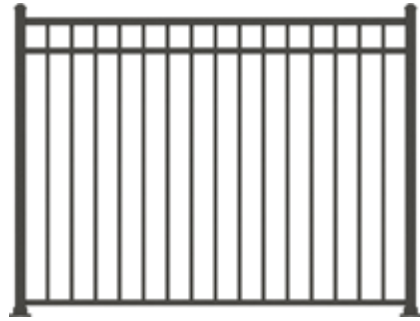

54IN FENCE HEIGHT