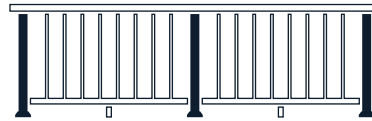

CONTINUOUS

2in End Post - 2in Inline Post