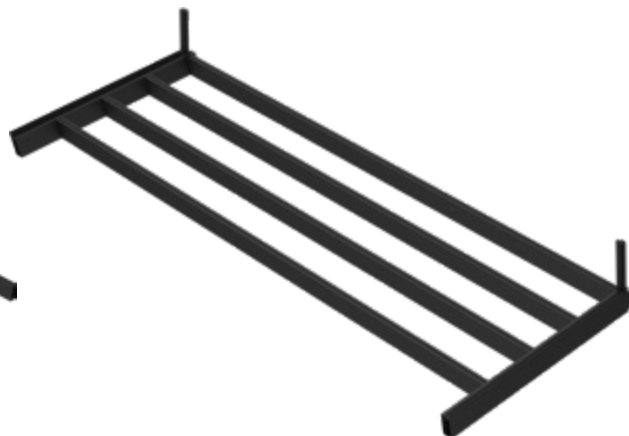

# ALUMINUM FRAMING SYSTEM

Say goodbye to re-staining, warping and rotting decks. Aluminum framing kits easily lock in place and last for years, creating a once in a lifetime purchase for every DIY lover.

## CONVENIENT KITS

---

**5.5ft x 11ft STARTER**

**5.5ft x 11ft ADDITION**

**5.5ft x 16ft STARTER**

**5.5ft x 16ft ADDITION**