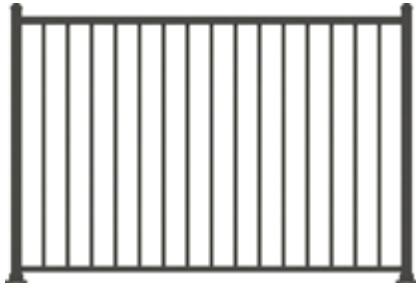

# FENCING

Our fence line offers the durability and elegance people have come to expect from our baluster railing line. With 48in and 54in heights offered in our 1/2in x 3/4in baluster size, our fence is perfect for all of your applications.