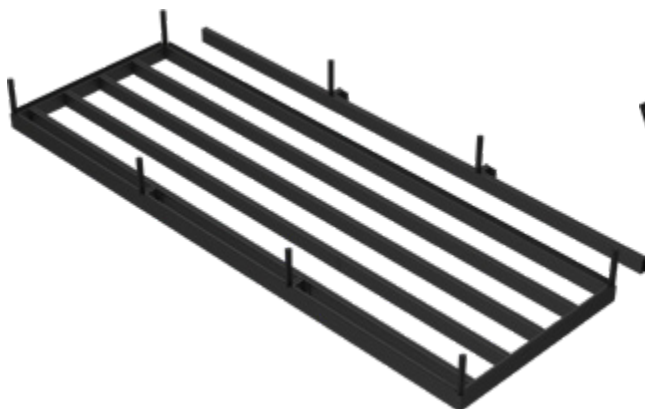

# ALUMINUM FRAMING SYSTEM

Say goodbye to re-staining, warping and rotting decks. Aluminum framing kits easily lock in place and last for years, creating a once in a lifetime purchase for every DIY lover.

## CONVENIENT KITS

---

**5.5ft x 11ft STARTER**

**5.5ft x 11ft ADDITION**

**5.5ft x 16ft STARTER**

**5.5ft x 16ft ADDITION**