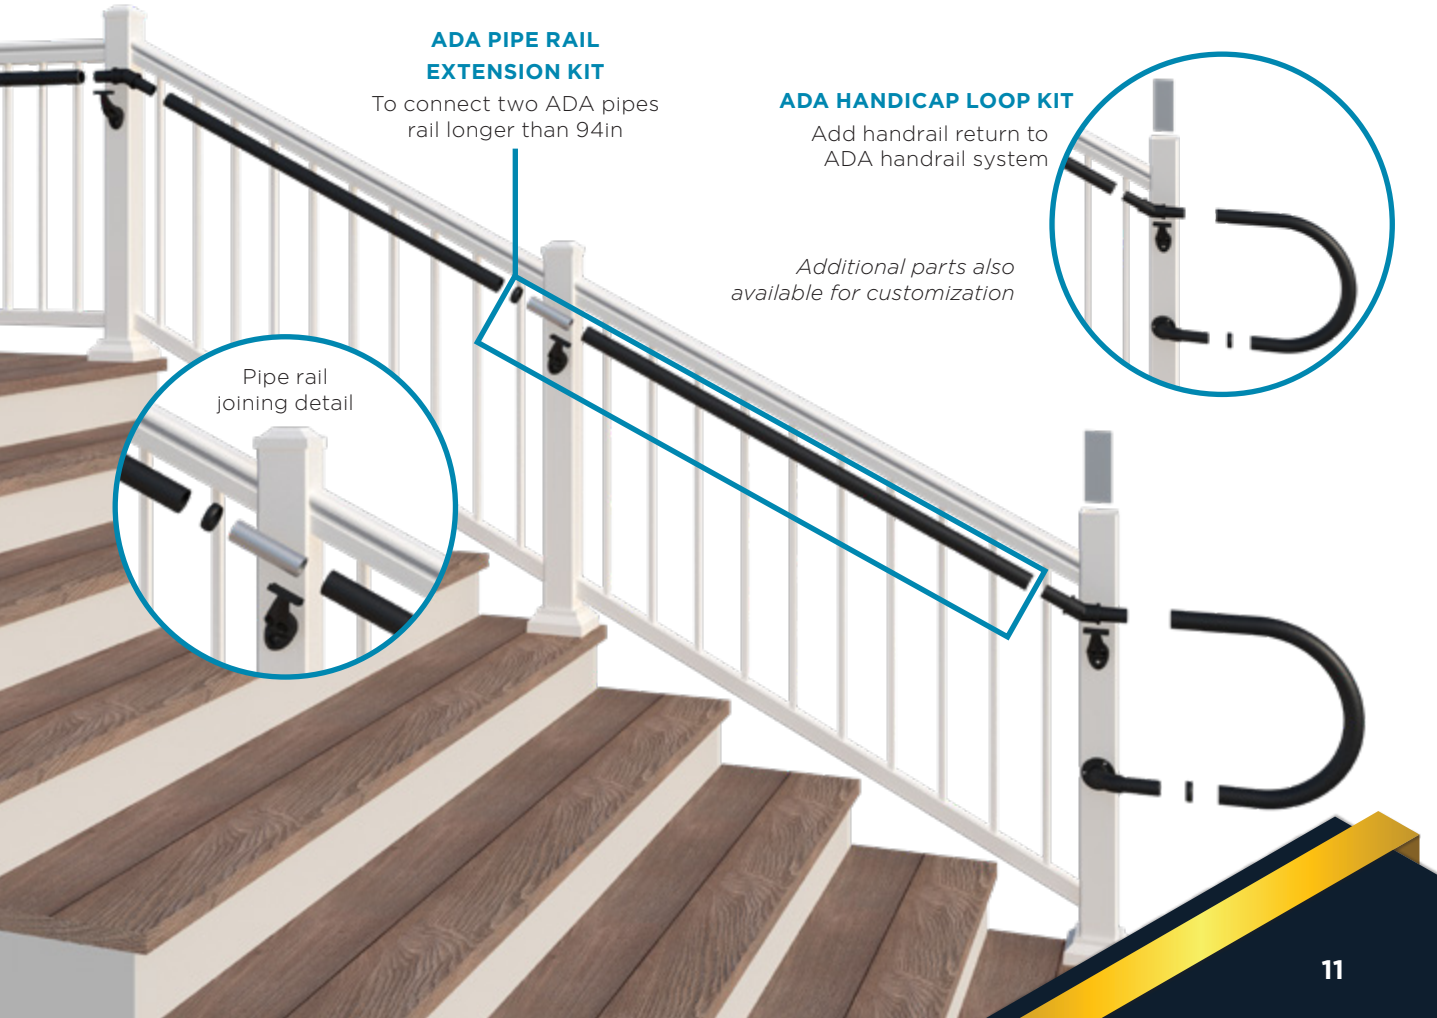

# ADA HANDRAIL

Our ADA handrail can be installed with nearly any commercial or residential job, including stairs, ramps, and horizontal installations. Available in 4 easy starter kits as well as individual parts, you can build exactly what you need for your project.

**ADA PIPE RAIL  
AND 90° RETURN KIT**

For basic ADA system  
less than 94in length

**ADA 90° RETURN KIT**

When pipe rail is cut  
into two pieces

**ADA PIPE RAIL  
EXTENSION KIT**

To connect two ADA pipes  
rail longer than 94in